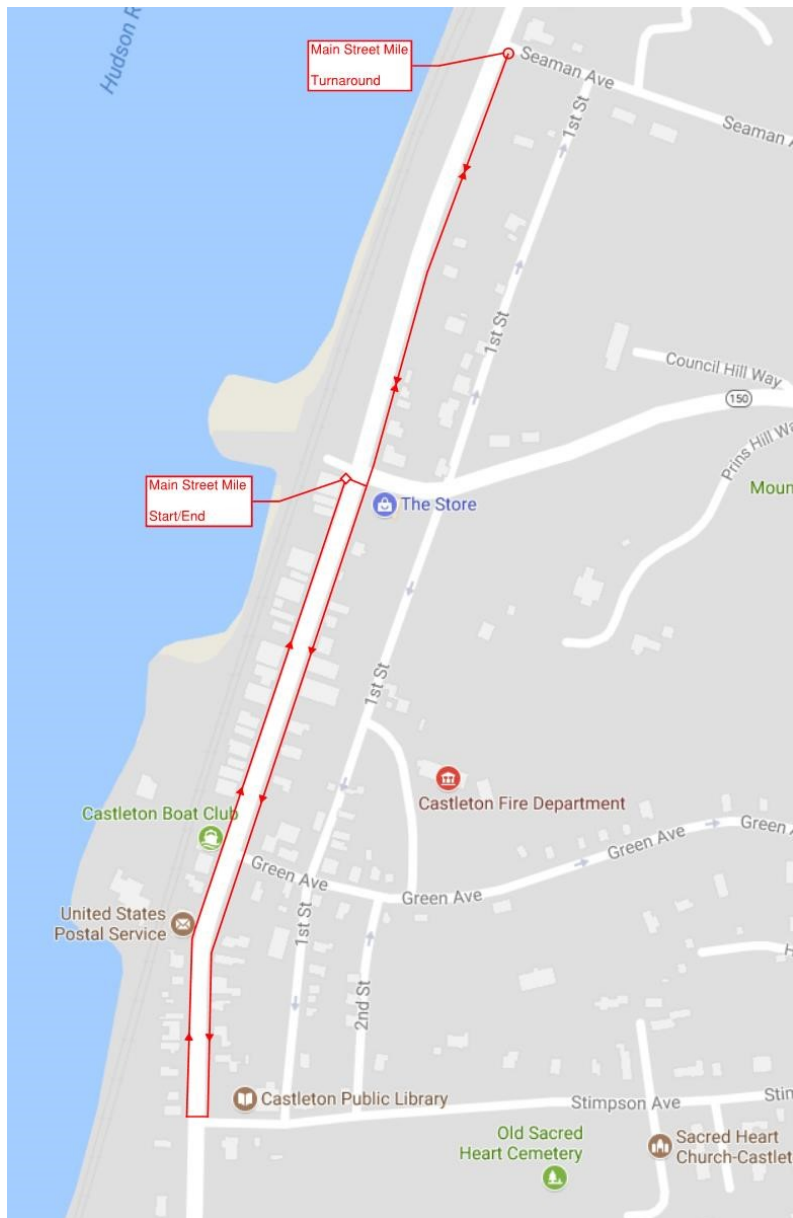

Castleton-on-Hudson Main Street Mile

1. Start at the intersection of Scott Ave & Main St.
2. Head south toward Stimpson Ave.
3. Cross the street at the village hall.
4. Head north towards Seaman Ave.
5. Turn around at Seaman Ave.
6. Head south towards Scott Ave.
7. Cross the street at Scott Avenue.
8. End at intersection of Scott Ave. & Main St.

Castleton-on-Hudson

MAIN ST.

Main Street Association

KEEP UP THE GOOD WALK

[www.castletonmainstreet](http://www.castletonmainstreet.org)